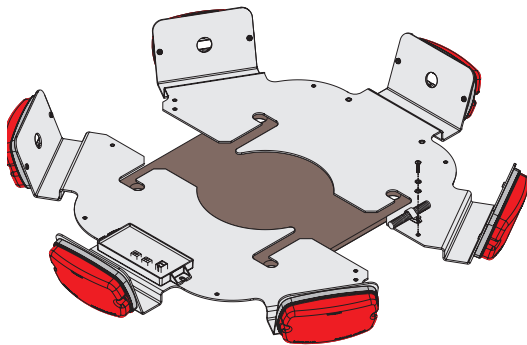

Omni-directional Visual Lighting for 2900 & OA Series

Enhance your Whelen Voice and Siren Mass Notification System with an optional visual component, VisuAlert. With over half a century of emergency lighting experience and expertise, only Whelen Engineering could design a product with this performance and reliability.

FEATURES

- VisuAlert Super-LED* mounts under a WPS2900 or Omni-Alert system
- Complete 360 highly^o effective LED warning
- VisuAlert illuminates with a designed flash pattern when siren is activated
- Cluster of six LED Whelen M6 Series warning lighthoods, 24 VDC
- All connections are waterproof
- Weight: 26 Lbs. (11.79kg)
- All wiring is encased in protective sheathing, anchored to brackets to protect from damage
- Available in Red, Blue, White (Clear) or Amber
- Light source control module fully encapsulated and waterproof
- Light source control module provides flash pattern selection and light synchronization
- Light source module covered by Whelen's two year warranty
- Bracket supports are 300 Series stainless steel
- VisuAlert can be adapted to older ESC2020-controlled Sirens
- 1.2 amps per light source @ 24VDC
- 2.5 amps total current draw when VisuAlert is operating
- Light source is greater than 6000 peak candela
- Includes 50' of 14 ga. 2/C cable
- M6 Series lighthood dimensions: 4-5/16" (109mm) H x 6-3/4" (170mm) W x 1-3/8" (35mm) D

VisuAlert on a WPS2905 five cell with optional solar power.

Omni-directional six lighthood Super-LED VisuAlert

MODEL

VALERT*

VisuAlert option for WPS2901-10 Series and OA 1-4 Series Mass Notification Systems

*Denotes color Code:
A-Amber, B-Blue, C-Clear (white), R-Red.

VisuAlert show mounted under a WPS2900