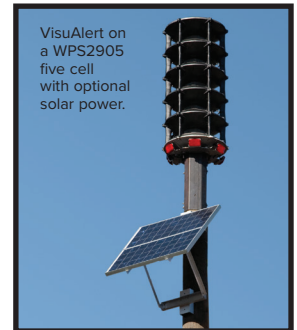

Omni-directional Visual Lighting for 2900 & OA Series

Enhance your Whelen Voice and Siren Mass Notification System with an optional visual component, VisuAlert. With over half a century of emergency lighting experience and expertise, only Whelen Engineering could design a product with this performance and reliability.

FEATURES

- VisuAlert Super-LED* mounts under a WPS2900 or Omni-Alert system
- Complete 360 highly^o effective LED warning
- VisuAlert illuminates with a designed flash pattern when siren is activated
- Cluster of six LED Whelen M6 Series warning lighthoods, 24 VDC
- All connections are waterproof
- Weight: 26 Lbs. (11.79kg)
- All wiring is encased in protective sheathing, anchored to brackets to protect from damage
- Available in Red, Blue, White (Clear) or Amber
- Light source control module fully encapsulated and waterproof
- Light source control module provides flash pattern selection and light synchronization
- Light source module covered by Whelen's two year warranty
- Bracket supports are 300 Series stainless steel
- VisuAlert can be adapted to older ESC2020-controlled Sirens
- 1.2 amps per light source @ 24VDC
- 2.5 amps total current draw when VisuAlert is operating
- Light source is greater than 6000 peak candela
- Includes 50' of 14 ga. 2/C cable
- M6 Series lighthood dimensions: 4-5/16" (109mm) H x 6-3/4" (170mm) W x 1-3/8" (35mm) D

VisuAlert on a WPS2905 five cell with optional solar power.

Omni-directional six lighthood Super-LED VisuAlert

MODEL

VALERT*

VisuAlert option for WPS2901-10 Series and OA 1-4 Series Mass Notification Systems

*Denotes color Code:
A-Amber, B-Blue, C-Clear (white), R-Red.

VisuAlert show mounted under a WPS2900