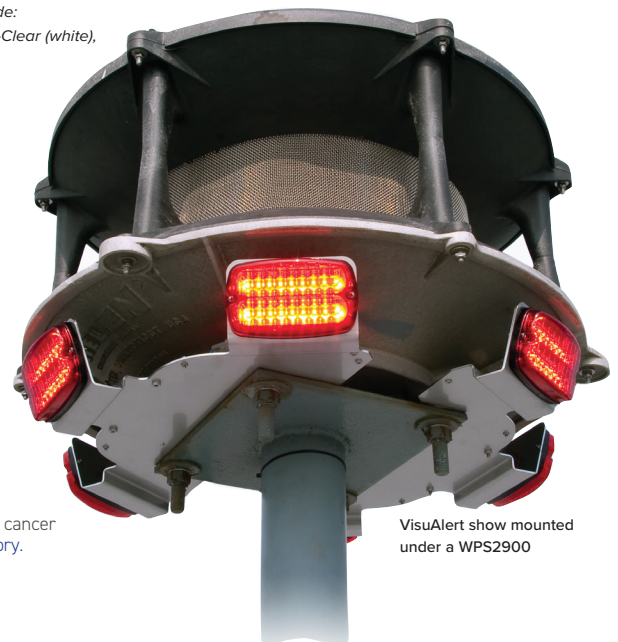

Omni-directional Visual Lighting for 2900 & OA Series

Enhance your Whelen Voice and Siren Mass Notification System with an optional visual component, VisuAlert. With over half a century of emergency lighting experience and expertise, only Whelen Engineering could design a product with this performance and reliability.

FEATURES

- VisuAlert Super-LED* mounts under a WPS2900 or Omni-Alert system
- Complete 360 highly^o effective LED warning
- VisuAlert illuminates with a designed flash pattern when siren is activated
- Cluster of six LED Whelen M6 Series warning lighthoods, 24 VDC
- All connections are waterproof
- Weight: 26 Lbs. (11.79kg)
- All wiring is encased in protective sheathing, anchored to brackets to protect from damage
- Available in Red, Blue, White (Clear) or Amber
- Light source control module fully encapsulated and waterproof
- Light source control module provides flash pattern selection and light synchronization
- Light source module covered by Whelen's two year warranty
- Bracket supports are 300 Series stainless steel
- VisuAlert can be adapted to older ESC2020-controlled Sirens
- 1.2 amps per light source @ 24VDC
- 2.5 amps total current draw when VisuAlert is operating
- Light source is greater than 6000 peak candela
- Includes 50' of 14 ga. 2/C cable
- M6 Series lighthood dimensions: 4-5/16" (109mm) H x 6-3/4" (170mm) W x 1-3/8" (35mm) D

VisuAlert on a WPS2905 five cell with optional solar power.

Omni-directional six lighthood Super-LED VisuAlert

MODEL

VALERT*

VisuAlert option for WPS2901-10 Series and OA 1-4 Series Mass Notification Systems

*Denotes color Code:
A-Amber, B-Blue, C-Clear (white), R-Red.

VisuAlert show mounted under a WPS2900